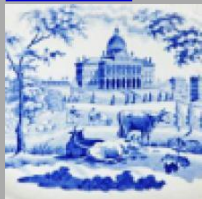

[enlarge \[+\]](#)

**Description:**

A stoneware soup plate printed in blue with a Romantic waterscape design and painted in light pink, dark pink, yellow and brown. It has an interrupted gadroon edge that is often found on Daniel earthenware and stoneware pieces. The landscape is surrounded by an inner border of floral sprays and an outer narrow geometric design highlighted with gilding. This pattern can also be found [expand \[+\]](#)

[BACK TO CATALOG INDEX](#)

Printing in a single color on earthenware and stoneware 1820-1850

[View All](#)

Landscapes and Waterscapes

[View All](#)

Examples by Maker

[View All](#)

Print Type Indexd