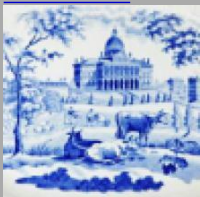

Landscapes and Waterscapes

[View All](#)