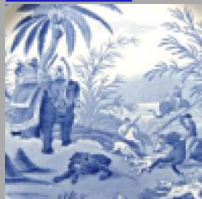

## Description:

A scalloped, molded dessert plate printed underglaze in dark blue in the Grasshopper pattern, with black and gold enameling overglaze. This pattern was inspired by a Chinese porcelain painted design.

[BACK TO CATALOG INDEX](#)

Printing in a single color on earthenware and stoneware 1820-1850

[View All](#)

Chinese, Asian and Other Exotic Themes

[View All](#)

Examples by Maker

[View All](#)

Printed & Painted