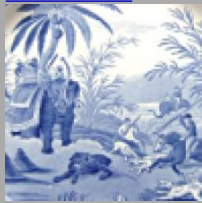

[enlarge](#) [+]

Description:

An earthenware platter printed in blue in a Chinoiserie design and painted in pink, orange, yellow, purple and green overglaze. There are also gilded outlines of the bench, trees, rocks, urn and border. The word Cambria, which is part of the mark, refers not to a pattern title but to the Cambria clay used in the manufacture of the platter. Cambria clay was used

[expand](#) [+]

[BACK TO CATALOG INDEX](#)

Printing in a single color on earthenware and stoneware 1820-1850

[View All](#)

Chinese, Asian and Other Exotic Themes

[View All](#)

Examples by Maker

[View All](#)