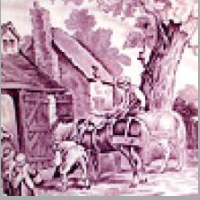

A rectangular earthenware platter, printed in purple with Camilla pattern. This pattern is also found printed in blue, pink and green.

[BACK TO CATALOG INDEX](#)

Printing in a single color on earthenware and stoneware 1820-1850