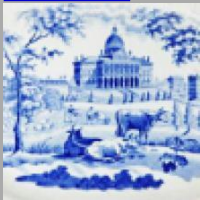

Date

1764-1768

Dimensions

- Length: 8.25 in (20.96 cm)

Maker

Derby

**Description:**

The glaze on this lobed porcelain dish is speckled and bubbled. It is likely to be an early example of underglaze printing on Derby porcelain by Richard Holdship who signed an agreement with William Duesbury and John Heath of Derby to carry out transfer printing for them. The dish bears two different prints of Classical Ruins and three different prints of sprays are arranged around

*expand* [+]

BACK TO CATALOG INDEX

Printing on porcelain 1750-1800

[View All](#)

Landscapes and Waterscapes

[View All](#)

Examples by Maker

[View All](#)