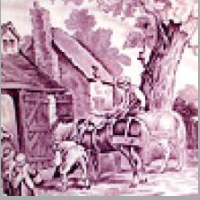

Printing in a single color on earthenware and stoneware 1820-1850

[View All](#)