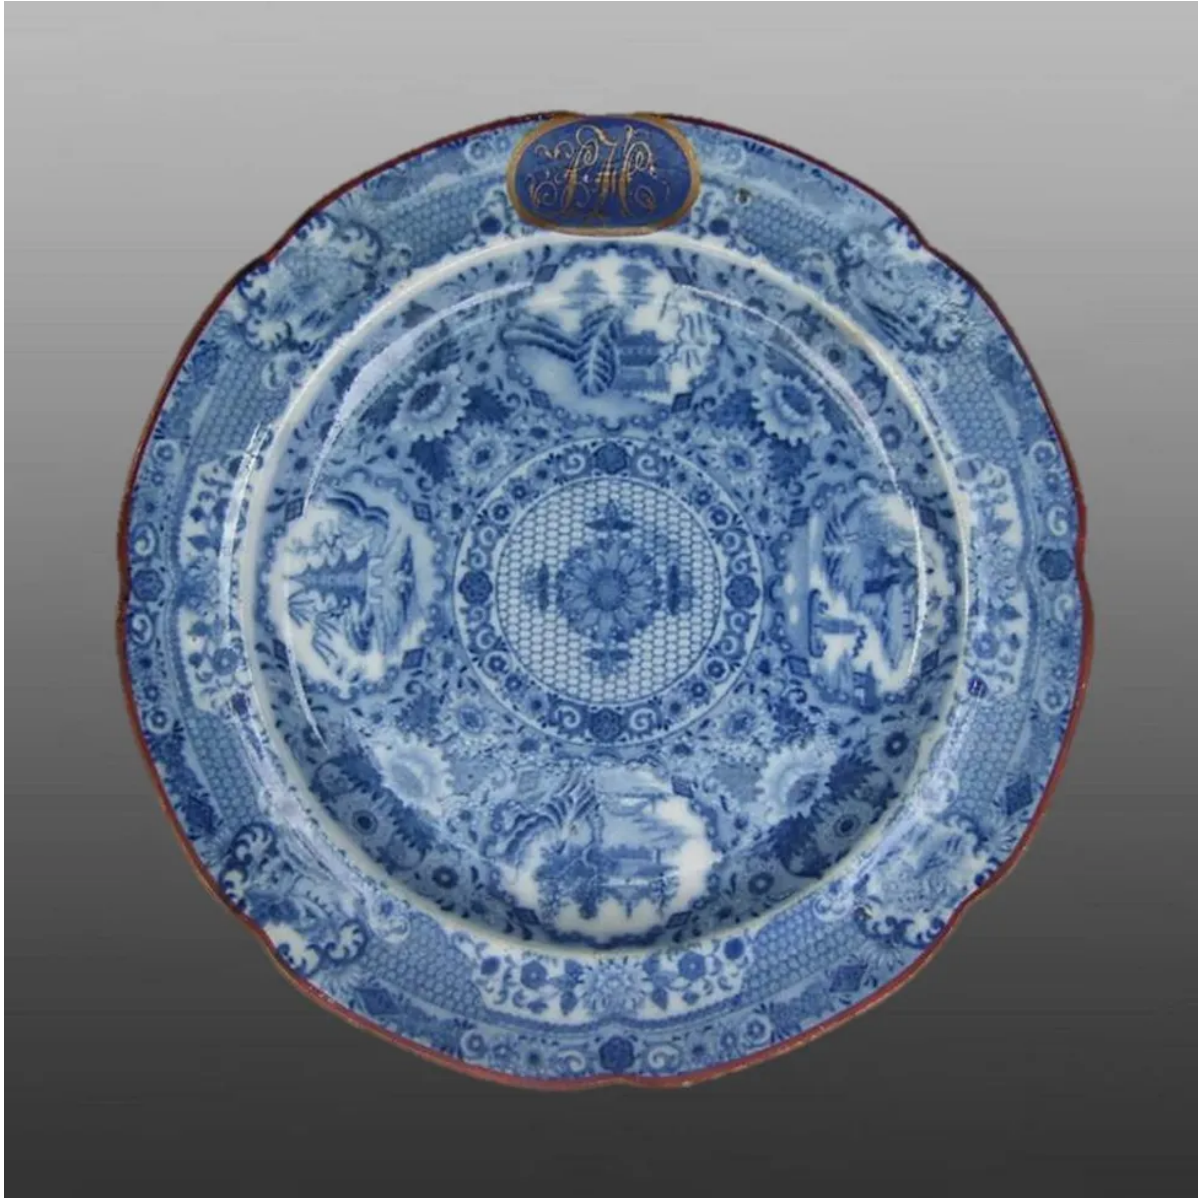

[View PDF](#)

Underglaze

Printing in a single color on earthenware and stoneware 1780-1820, printed and painted

[Add to My Gallery](#) | [Create an Album](#)

Additional Image:

[enlarge \[+\]](#)

A close-up of the painted monogram with the initials "LH".

Shape Type

Dinner & Dessert Wares

Pattern Type

Chinese, Asian and Other Exotic Themes

Date

1810-1815

Dimensions

- Diameter: 10.00 in (25.40 cm)

Maker

Herculaneum

Maker's Mark:

Impressed

[enlarge \[+\]](#)

Description:

An indented earthenware plate printed in blue with the Net pattern with a monogram painted in a blue ground with gilt lettering in the initials "LH". The rim of the plate is enameled in brown. A rare marked example by the Herculaneum factory.

[BACK TO CATALOG INDEX](#)

Printing in a single color on earthenware and stoneware 1780-1820

[View All](#)

Chinese, Asian and Other Exotic Themes

[View All](#)

Examples by Maker

[View All](#)

Printed & Painted