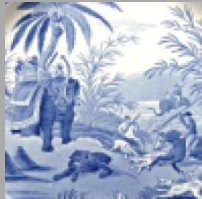

[enlarge \[+\]](#)

Description:

An earthenware plate printed in blue with the Ornate Summer House pattern. The pattern is a fanciful interpretation of a Chinese garden scene with three figures conversing in the foreground and an elaborately designed summer house perched high on a rock. One bird is seen in flight and a second on the ground, lower right.

The elegantly designed wide border consists of linear shapes

[expand \[+\]](#)

[BACK TO CATALOG INDEX](#)

Printing in a single color on earthenware and stoneware 1780-1820

[View All](#)

Chinese, Asian and Other Exotic Themes