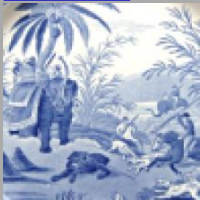

[enlarge \[+\]](#)

View of the two patterns printed on the lid and the interior rim of the jars.

Shape Type

Miscellaneous

Pattern Type

Chinese, Asian and Other Exotic Themes

Date

1810-1820

Dimensions

- Diameter: 5.25 in (13.34 cm)
- Height: 7.00 in (17.78 cm)

Maker

Unknown

[enlarge \[+\]](#)

Description:

A pair of earthenware storage jars with covers printed in blue each with two patterns to which the TCC has assigned names: On one side is the Chinese River Scene with Temple and Pyramids. Printed on the other side is a second pattern, Willow and Summer House. The outer border is of a floral design including the passion flower and the interior border

expand [+]

[BACK TO CATALOG INDEX](#)

Printing in a single color on earthenware and stoneware 1780-1820

[View All](#)

Chinese, Asian and Other Exotic Themes

[View All](#)

Examples by Maker

[View All](#)