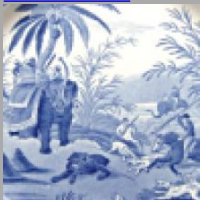

[enlarge \[+\]](#)

Description:

A large earthenware umbrella stand printed in blue with the Standard Willow pattern with blue ground painted border accents. There are three repeats of the central pattern in linear form, each one is framed with the outer Standard Willow border consisting of geometric motifs with Oriental symbols. This stand, because its mark includes "England", would have been produced after 1890, when the McKinley Tariff *expand* [+]

[BACK TO CATALOG INDEX](#)

Printing in a single color on earthenware and stoneware 1850-1900

[View All](#)

Chinese, Asian and Other Exotic Themes

[View All](#)

Examples by Maker

[View All](#)

Print Type Indexd