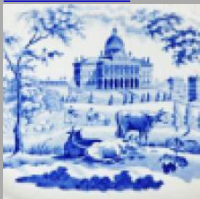

Landscapes and Waterscapes

[View All](#)