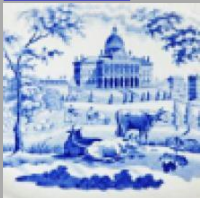

Date

1832-1850

Dimensions

- Height: 6.50 in (16.51 cm)

Maker

Davenport

**Maker's Mark:**

DAVENPORT

Printed

[enlarge \[+\]](#)

**Description:**

An earthenware teapot with the central pattern printed in pink with the Swiss Chalet pattern and a floral and scroll border printed in brown top and bottom . This teapot is also known with the same pattern printed in pink and the border printed in black.

[BACK TO CATALOG INDEX](#)

Printing in multiple colors

[View All](#)

Landscapes and Waterscapes

[View All](#)

Examples by Maker

[View All](#)

Print Type Indexd