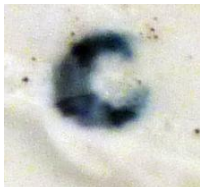

Maker's Mark:

Printed

[enlarge [+]](#)

Description:

This small leaf-shaped deep dish is thought to be a butterboat for the serving of melted butter. It bears a rare floral print that incorporates two small birds. Branyan, French and Sandon classify this very rare pattern as a variation of the not uncommon Early Creamboat Sprays. This is the only instance in their book where they classify two patterns that have substantial differences under the one name.

[expand [+]](#)

[BACK TO CATALOG INDEX](#)