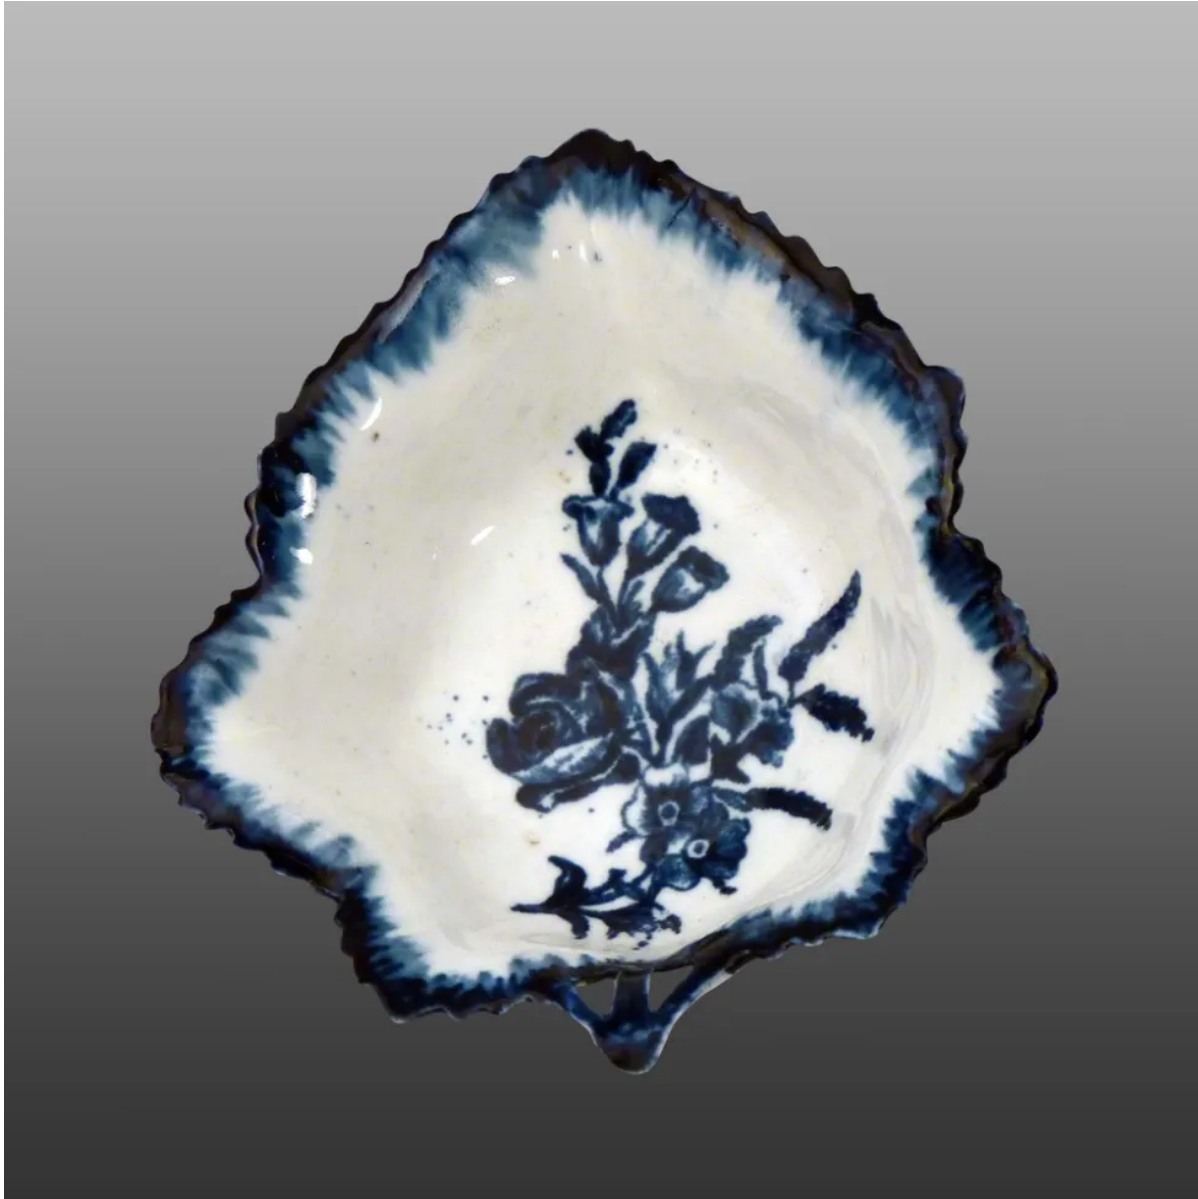

[View PDF](#)

Underglaze

Printing on porcelain 1750-1800

[Add to My Gallery](#) | [Create an Album](#)

Shape Type

Dinner & Dessert Wares

Pattern Type

Plants

Date

1770-1772

Maker

Derby

## Description:

This Derby porcelain pickle leaf dish has a characteristic triple stalk handle in a triangular format that appears to be unique to Derby. This form of dish was made in a number of sizes. It is printed with a floral spray and the serrated edge and handle are picked out in blue.