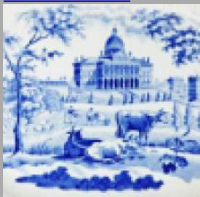

[enlarge \[+\]](#)

The front of the jug with painted gold embellishment and two black spots.

Shape Type

Breakfast & Tea Wares

Pattern Type

Landscapes and Waterscapes

Date

1810-1812

### **Description:**

Hard paste porcelain jug bat-printed in gold with a rural scene of buildings and horse riders, on the other side is a print of Llangollen Church. The collar of the jug is painted with pink roses, gold rim and other embellishment, unmarked.

[BACK TO CATALOG INDEX](#)

Printing on Porcelain 1800-1900

[View All](#)

Landscapes and Waterscapes

[View All](#)

Examples by Maker

[View All](#)

Printed & Painted