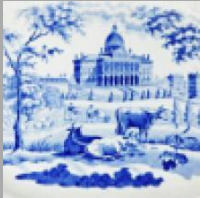

Landscapes and Waterscapes

Date

1820-1846

Dimensions

- Length: 9.00 in (22.86 cm)

Maker

Enoch Wood & Sons

Maker's Mark:

Printed

[enlarge \[+\]](#)

Description:

An earthenware platter printed in blue with the named view Belsay Castle, Northumberland.

[BACK TO CATALOG INDEX](#)

Printing in a single color on earthenware and stoneware 1820-1850

[View All](#)

Landscapes and Waterscapes

[View All](#)

Grapevine Border - Enoch Wood & Sons

[View All](#)

Examples by Maker

[View All](#)

Print Type Indexd