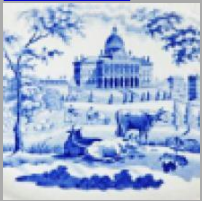

[enlarge \[+\]](#)

Maker's Mark:

Impressed

[enlarge \[+\]](#)

Description:

An earthenware platter printed in blue in the named view Claremont, Surrey.

[BACK TO CATALOG INDEX](#)

Printing in a single color on earthenware and stoneware 1820-1850

[View All](#)

Landscapes and Waterscapes

[View All](#)

Grapevine Border - Enoch Wood & Sons

[View All](#)

Examples by Maker

[View All](#)

Print Type Indexd