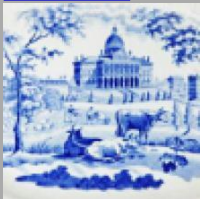

[enlarge \[+\]](#)

Description:

A small earthenware plate printed in blue in the named view Kenilworth Castle, Warwickshire. This view was also printed on a 4.5 inch cup plate. Kenilworth Castle was built in the 1120s by Geoffrey de Clinton. It had a long and eventful history, until it was destroyed during the English Civil War in 1656. Queen Elizabeth I visited the castle at least four times, and

[expand \[+\]](#)

[BACK TO CATALOG INDEX](#)

Printing in a single color on earthenware and stoneware 1820-1850

[View All](#)

Landscapes and Waterscapes

[View All](#)

Grapevine Border - Enoch Wood & Sons

[View All](#)