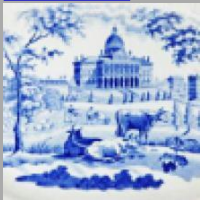

Landscapes and Waterscapes

Date

1820-1846

Dimensions

- Diameter: 8.50 in (21.59 cm)

Maker

Enoch Wood & Sons

Maker's Mark:

Printed

[enlarge \[+\]](#)

Description:

An earthenware plate printed in blue with the named view Maxstoke Castle, Warwickshire. Printed title mark. The source print for this pattern is from John Preston Neale's Views of the Seats of Noblemen and Gentlemen in England and Wales, Scotland and Ireland (shown below).

[BACK TO CATALOG INDEX](#)

Printing in a single color on earthenware and stoneware 1820-1850

[View All](#)

Landscapes and Waterscapes

[View All](#)

Grapevine Border - Enoch Wood & Sons

[View All](#)

Examples by Maker