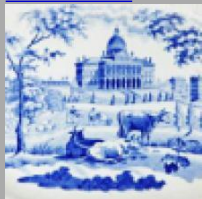

Shape Type

Dinner & Dessert Wares

Pattern Type

Landscapes and Waterscapes

Date

1820-1846

Dimensions

- Diameter: 8.50 in (21.59 cm)

Maker

Enoch Wood & Sons

Maker's Mark:

Printed

[enlarge \[+\]](#)

Description:

An earthenware plate printed in blue with the named view Culzean Castle, Ayrshire. This scene was also printed on a 7.25 inch arcaded dessert plate with a molded basket weave design. Printed title mark. The source print for this pattern is from John Preston Neale's Views of the Seats of Noblemen and Gentlemen in England and Wales, Scotland and Ireland (shown below).

[BACK TO CATALOG INDEX](#)

Printing in a single color on earthenware and stoneware 1820-1850

[View All](#)

Landscapes and Waterscapes

[View All](#)

Grapevine Border - Enoch Wood & Sons

[View All](#)

Examples by Maker