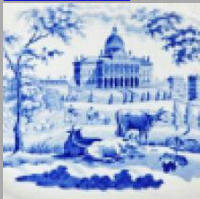

Date

1820-1846

Dimensions

- Height: 2.75 in (6.99 cm)
- Length: 8.00 in (20.32 cm)
- Width: 4.25 in (10.80 cm)

Maker

Enoch Wood & Sons

### **Description:**

An earthenware sauce tureen printed in blue on the interior with an unidentified view.

[BACK TO CATALOG INDEX](#)

Printing in a single color on earthenware and stoneware 1820-1850

[View All](#)

Landscapes and Waterscapes

[View All](#)

Grapevine Border - Enoch Wood & Sons

[View All](#)

Examples by Maker

[View All](#)

Print Type Indexd

[View All](#)