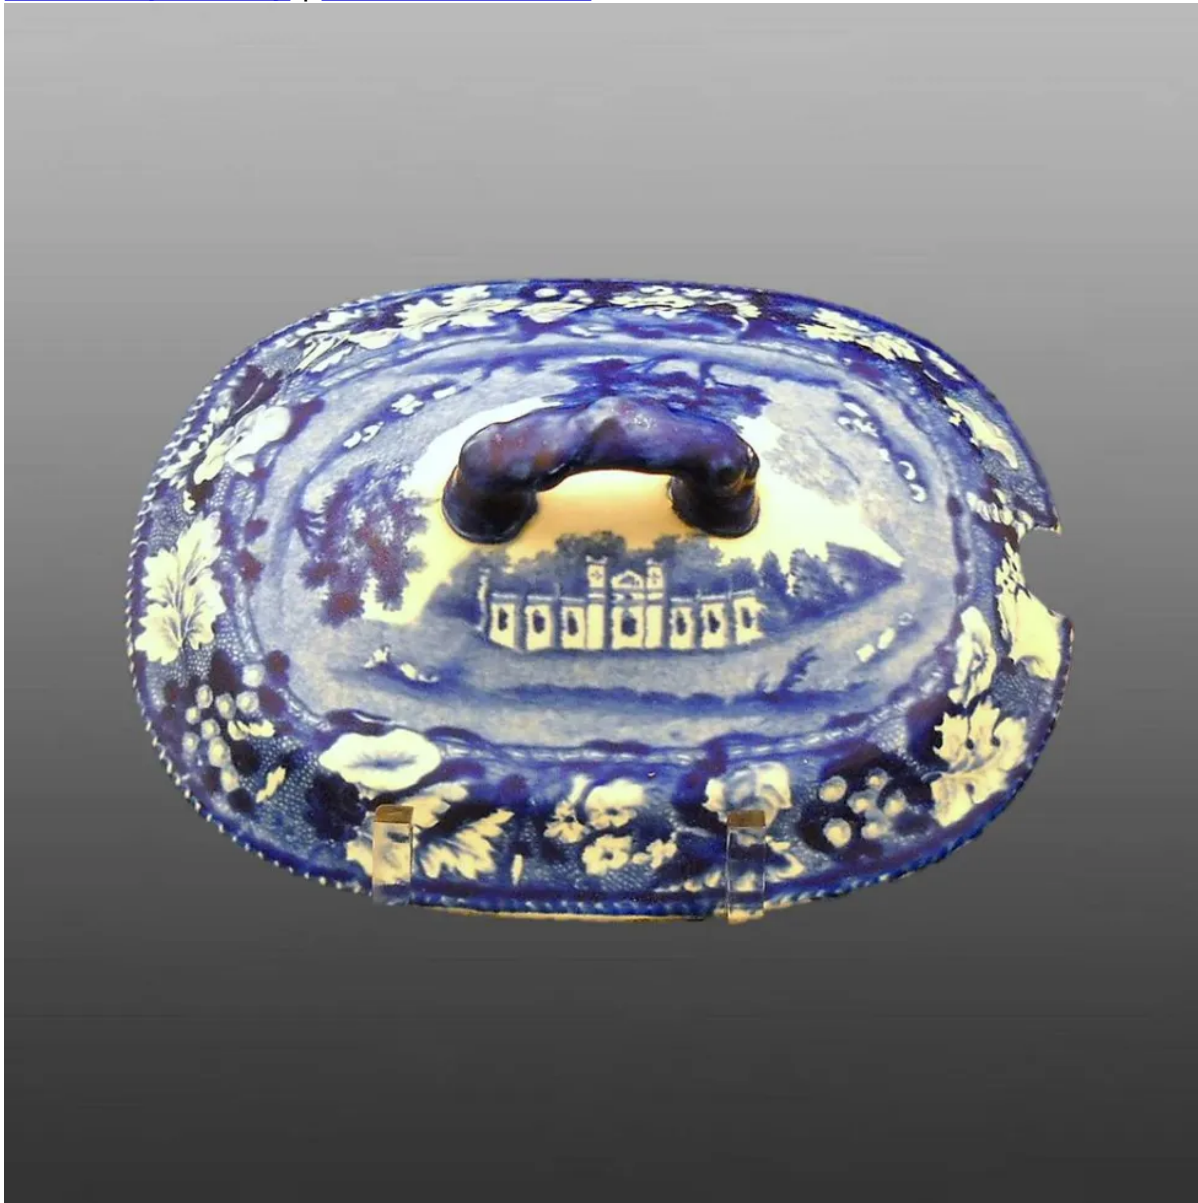

[View PDF](#)

Underglaze

Printing in a single color on earthenware and stoneware 1820-1850

[Add to My Gallery](#) | [Create an Album](#)

**Pattern**

[enlarge \[+\]](#)

### Source Description:

Lindertis, Forfarshire, from John Preston Neale's *Views of the Seats of Noblemen and Gentlemen in England and Wales, Scotland and Ireland*.

Shape Type

Dinner & Dessert Wares

Pattern Type

Landscapes and Waterscapes

Date

1820-1846

Dimensions

- Height: 2.50 in (6.35 cm)
- Length: 6.50 in (16.51 cm)
- Width: 4.75 in (12.07 cm)

Maker

Enoch Wood & Sons

**Worker's Mark:**

### **Description:**

An earthenware sauce tureen cover, molded vine-shape handle, printed in blue with the named view Lindertis, Forfarshire. The source print for this pattern is from John Preston Neale's Views of the Seats of Noblemen and Gentlemen in England and Wales, Scotland and Ireland (shown below).