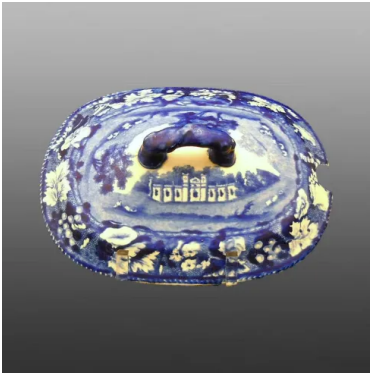

[View PDF](#)

Underglaze

Printing in a single color on earthenware and stoneware 1820-1850

[Add to My Gallery](#) | [Create an Album](#)

**Pattern**

[enlarge \[+\]](#)

### Source Description:

Lindertis, Forfarshire, from John Preston Neale's *Views of the Seats of Noblemen and Gentlemen in England and Wales, Scotland and Ireland*.

Shape Type

Dinner & Dessert Wares

Pattern Type

### **Description:**

An earthenware sauce tureen cover, molded vine-shape handle, printed in blue with the named view Lindertis, Forfarshire. The source print for this pattern is from John Preston Neale's Views of the Seats of Noblemen and Gentlemen in England and Wales, Scotland and Ireland (shown below).