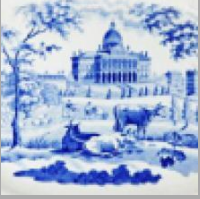

### Additional Image:

[enlarge \[+\]](#)

View of the back revealing an old staple repair.

Shape Type

Dinner & Dessert Wares

Pattern Type

Landscapes and Waterscapes

Date

**Maker's Mark:**

Impressed

[enlarge \[+\]](#)

**Description:**

An earthenware platter printed in blue with the named view Sufton Court, Herefordshire. Printed title mark and impressed maker's mark. The source print for this pattern is from John Preston Neale's Views of the Seats of Noblemen and Gentlemen in England and Wales, Scotland and Ireland (shown below).

[BACK TO CATALOG INDEX](#)

Printing in a single color on earthenware and stoneware 1820-1850

[View All](#)

Landscapes and Waterscapes

[View All](#)

Grapevine Border - Enoch Wood & Sons

[View All](#)

Examples by Maker