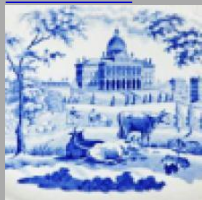

Date

1820-1846

Dimensions

- Diameter: 10.25 in (26.04 cm)
- Height: 1.75 in (4.45 cm)

Maker

Enoch Wood & Sons

Maker's Mark:

Printed

[enlarge \[+\]](#)

Maker's Mark:

Impressed

[enlarge \[+\]](#)

Description:

An earthenware soup plate printed in blue with the named view Thrybergh, Yorkshire. Printed title mark and impressed maker's mark.

[BACK TO CATALOG INDEX](#)

Printing in a single color on earthenware and stoneware 1820-1850

[View All](#)

Landscapes and Waterscapes

[View All](#)

Grapevine Border - Enoch Wood & Sons

[View All](#)

Examples by Maker