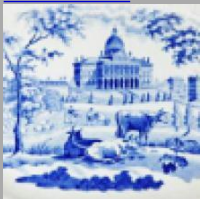

[enlarge \[+\]](#)

Maker's Mark:

Impressed

[enlarge \[+\]](#)

Description:

An earthenware plate printed in blue with the named view The Rookery, Surrey. This scene was also printed on a 6.5 soup. Printed title mark and impressed maker's mark. The source print for this pattern is from John Preston Neale's Views of the Seats of Noblemen and Gentlemen in England and Wales, Scotland and Ireland (shown below).

[BACK TO CATALOG INDEX](#)

Printing in a single color on earthenware and stoneware 1820-1850

[View All](#)

Landscapes and Waterscapes

[View All](#)

Grapevine Border - Enoch Wood & Sons

[View All](#)

Examples by Maker