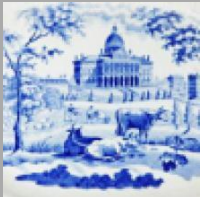

Shape Type

Dinner & Dessert Wares

Pattern Type

Landscapes and Waterscapes

Date

1820-1846

Dimensions

- Height: 3.00 in (7.62 cm)
- Length: 5.75 in (14.61 cm)
- Width: 4.75 in (12.07 cm)

Maker

Enoch Wood & Sons

Description:

An earthenware gravy tureen lid printed in blue with the named view Rivenhall Place, Essex. This scene was also printed on a 2.5 inch footed syllabub cup (shown below), an 8 inch sauce tureen; as a side view on a 9.5 inch square vegetable dish, a 9 inch square bowl, a 10.5 inch vegetable dish, a 9.5 inch square vegetable dish with a cover,

[expand \[+\]](#)

[BACK TO CATALOG INDEX](#)

Printing in a single color on earthenware and stoneware 1820-1850

[View All](#)

Landscapes and Waterscapes

[View All](#)

Grapevine Border - Enoch Wood & Sons

[View All](#)