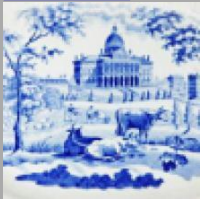

Landscapes and Waterscapes

[View All](#)