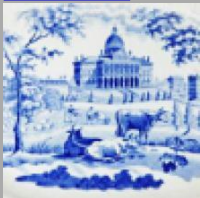

Shape Type

Dinner & Dessert Wares

Pattern Type

Landscapes and Waterscapes

Date

1820-1846

Dimensions

- Diameter: 9.75 in (24.77 cm)
- Height: 5.00 in (12.70 cm)

Maker

Enoch Wood & Sons

Description:

An earthenware bowl printed in blue with the named view Moditonham House, Cornwall. This scene was also printed on an underplate for a broth bowl and a porridge bowl. The source print for this pattern is from John Preston Neale's Views of the Seats of Noblemen and Gentlemen in England and Wales, Scotland and Ireland (shown below).

[BACK TO CATALOG INDEX](#)

Printing in a single color on earthenware and stoneware 1820-1850

[View All](#)

Landscapes and Waterscapes

[View All](#)

Grapevine Border - Enoch Wood & Sons

[View All](#)

Examples by Maker