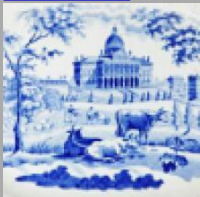

Pattern Type

Landscapes and Waterscapes

Date

1820-1846

Dimensions

- Diameter: 4.50 in (11.43 cm)

Maker

Enoch Wood & Sons

Maker's Mark:

Impressed

[enlarge \[+\]](#)

Description:

An earthenware plate printed in blue with the named view Armitage Park, Staffordshire. This scene was also printed on a 3.5 inch cup plate with a rope border and a 5.5 inch plate. Impressed maker's mark. The source print for this pattern is from John Preston Neale's Views of the Seats of Noblemen and Gentlemen in England and Wales, Scotland and Ireland (shown below).

[expand \[+\]](#)

[BACK TO CATALOG INDEX](#)

Printing in a single color on earthenware and stoneware 1820-1850

[View All](#)

Landscapes and Waterscapes

[View All](#)

Grapevine Border - Enoch Wood & Sons

[View All](#)