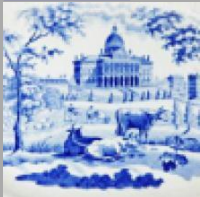

Pattern Type

Landscapes and Waterscapes

Date

1820-1846

Dimensions

- Diameter: 8.50 in (21.59 cm)

Maker

Enoch Wood & Sons

**Maker's Mark:**

Printed

[enlarge \[+\]](#)

**Maker's Mark:**

Impressed

[enlarge \[+\]](#)

**Description:**

An earthenware plate printed in blue with the named view Cashiobury, Hertfordshire. This scene was also printed on a leaf-shaped dish. Printed title mark and impressed maker's mark. The source print for this pattern is from John Preston Neale's *Views of the Seats of Noblemen and Gentlemen in England and Wales, Scotland and Ireland* (shown below).

[BACK TO CATALOG INDEX](#)

Printing in a single color on earthenware and stoneware 1820-1850

[View All](#)

Landscapes and Waterscapes

[View All](#)

Grapevine Border - Enoch Wood & Sons

[View All](#)

Examples by Maker