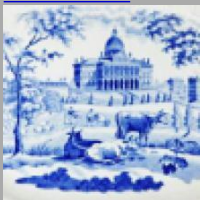

Description:

An earthenware plate printed in blue with the named view Castle Huntly, Perthshire. This scene was also printed on a 6.5 inch small soup. Printed title mark. The source print for this pattern is from John Preston Neale's *Views of the Seats of Noblemen and Gentlemen in England and Wales, Scotland and Ireland* (shown below).

[BACK TO CATALOG INDEX](#)

Printing in a single color on earthenware and stoneware 1820-1850

[View All](#)

Landscapes and Waterscapes

[View All](#)

Grapevine Border - Enoch Wood & Sons

[View All](#)

Examples by Maker