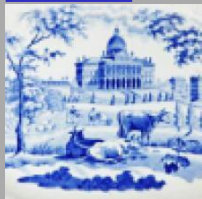

Landscapes and Waterscapes

Date

1820-1846

Dimensions

- Diameter: 8.50 in (21.59 cm)

Maker

Enoch Wood & Sons

### Maker's Mark:

Printed

[enlarge \[+\]](#)

**Maker's Mark:**

Impressed

[enlarge \[+\]](#)

**Description:**

An earthenware plate printed in blue with the named view Compton Verney, Warwickshire. This scene was also printed on an 11 inch platter and a leaf-shaped dish. Printed title mark and impressed maker's mark. The source print for this pattern is from John Preston Neale's Views of the Seats of Noblemen and Gentlemen in England and Wales, Scotland and Ireland (shown below).

[BACK TO CATALOG INDEX](#)

Printing in a single color on earthenware and stoneware 1820-1850

[View All](#)

Landscapes and Waterscapes

[View All](#)

Grapevine Border - Enoch Wood & Sons

[View All](#)

Examples by Maker