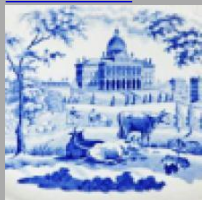

Date

1820-1846

Dimensions

- Length: 19.00 in (48.26 cm)
- Width: 16.50 in (41.91 cm)

Maker

Enoch Wood & Sons

**Maker's Mark:**

Printed

[enlarge \[+\]](#)

**Description:**

A large earthenware platter printed in purple in the Warwick Vase pattern. It is part of a series that varies slightly on nearly every size and shape. It is printed in more than one color including pink, purple and brown. The Warwick Vase pattern commemorates the Greek vase whose ruins were found in Italy in the 2nd century AD. The pieces were subsequently moved  
*expand [+]*

[BACK TO CATALOG INDEX](#)

Printing in a single color on earthenware and stoneware 1820-1850

[View All](#)

Landscapes and Waterscapes

[View All](#)

Examples by Maker

[View All](#)

Print Type Indexd