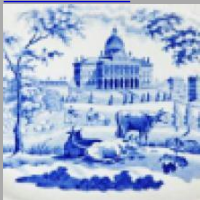

Date

1820-1846

Dimensions

- Diameter: 6.50 in (16.51 cm)

Maker

Enoch Wood & Sons

**Maker's Mark:**

Printed

[enlarge \[+\]](#)

**Description:**

An earthenware plate printed in blue with a view of Cathedral at York. This scene was also printed on a 7 inch undertray with an embossed rim. Printed title mark. Source print for this pattern is from John Preston Neale's Views of the Seats of Noblemen and Gentlemen in England and Wales, Scotland and Ireland.

[BACK TO CATALOG INDEX](#)

Printing in a single color on earthenware and stoneware 1820-1850

[View All](#)

Landscapes and Waterscapes

[View All](#)

Grapevine Border - Enoch Wood & Sons

[View All](#)

Examples by Maker