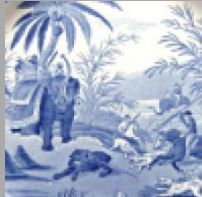

Date

1795-1800

Dimensions

- Height: 3.00 in (7.62 cm)

Maker

Davenport

**Maker's Mark:**

Impressed

[enlarge \[+\]](#)

**Description:**

This earthenware creamer is printed in a reddish brown in what has been named the Chinese Men in the Garden pattern.

[BACK TO CATALOG INDEX](#)

Printing in a single color on earthenware and stoneware 1780-1820

[View All](#)

Chinese, Asian and Other Exotic Themes

[View All](#)

Examples by Maker

[View All](#)

Print Type Indexd

[View All](#)