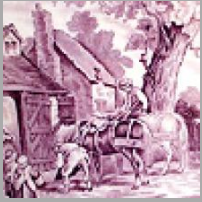

[enlarge \[+\]](#)

A view of the lid with the hen brooding chicks.

Shape Type

Miscellaneous

Pattern Type

Animals

Date

1820-1840

Dimensions

- Height: 3.87 in (9.83 cm)

Maker

Don Pottery

Description:

A toy teapot printed in black and painted underglaze. On one side is a boy feeding lambs and on the opposite side is a lion emerging from a cave. The lid is printed with a pattern consisting of a hen brooding chicks with flowers and a cottage (see below for the other examples). A fish bone design is painted in black on the spout

expand [+]

BACK TO CATALOG INDEX

Printing in a single color on earthenware and stoneware 1820-1850

[View All](#)

Animals

[View All](#)

Examples by Maker

[View All](#)