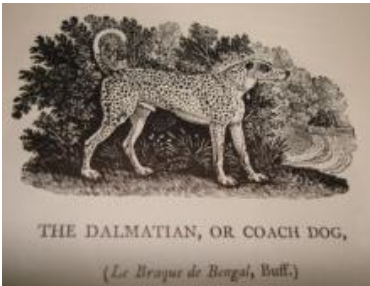

[View PDF](#)

Underglaze

Printing in a single color on earthenware and stoneware 1820-1850

[Add to My Gallery](#) | [Create an Album](#)

Pattern

[enlarge \[+\]](#)

Source

[enlarge \[+\]](#)

Source Description:

The Dalmation or Coach Dog was copied from *The General History of Quadrupeds* by Thomas Bewick, 1790. Bewick was also the artist and wood block engraver.

Shape Type

Dinner & Dessert Wares

Pattern Type

Animals

Date

1825-1830

Dimensions

- Diameter: 6.12 in (15.54 cm)

Maker

John Hall (& Sons)

Maker's Mark:

Printed

[enlarge \[+\]](#)

Description:

An earthenware plate printed in blue with The Dalmatian or Coach Dog pattern. It is also known as the Spotted Dog. The animals in the cartouches are clockwise from the top: The Ichneumon, The Weasel, and The Pine-Weasel or Yellow Breasted Martin from The General History of Quadrupeds by Thomas Bewick, 1790.