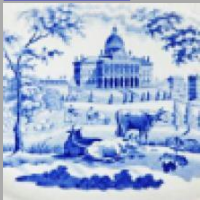

[enlarge \[+\]](#)

**Description:**

An earthenware plate printed in pink with Hartford, Connecticut, from the American Scenery Series. The border features rose sprays contained within a ring of smaller flowers scattered on a stippled field, a beaded band and a white gadroon edge.

David and Linda Arman described the border as “long-stemmed roses.”

[BACK TO CATALOG INDEX](#)

Printing in a single color on earthenware and stoneware 1820-1850

[View All](#)

Landscapes and Waterscapes

[View All](#)