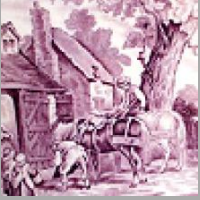

Maker

John Hall (& Sons)

Maker's Mark:

Printed

[enlarge \[+\]](#)

Description:

An earthenware sauce tureen stand printed with the Fox pattern. The border is patterned with stylized leaves and flowers against a diamond or crosshatch background.

[BACK TO CATALOG INDEX](#)

Printing in a single color on earthenware and stoneware 1820-1850

[View All](#)

Animals

[View All](#)

Quadrupeds - Hall

[View All](#)

Examples by Maker