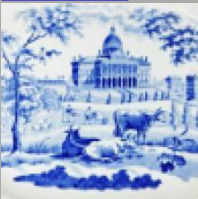

Date

1883

Dimensions

- Length: 14.38 in (36.53 cm)
- Width: 11.50 in (29.21 cm)

Maker

Edge Malkin & Co.

Maker's Mark:

Printed

[enlarge \[+\]](#)

Description:

This Aesthetic period earthenware platter is printed in a dark blackish green. The pattern name, Tonquin, is printed on the back along with a registration mark.

[BACK TO CATALOG INDEX](#)

Printing in a single color on earthenware and stoneware 1850-1900

[View All](#)

Landscapes and Waterscapes

[View All](#)

Examples by Maker

[View All](#)

Print Type Indexd

[View All](#)