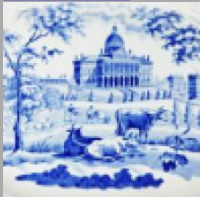

[enlarge \[+\]](#)

Description:

An earthenware platter printed in light blue in the Italian Scenery pattern.

[BACK TO CATALOG INDEX](#)

Printing in a single color on earthenware and stoneware 1850-1900

[View All](#)

Landscapes and Waterscapes

[View All](#)

Examples by Maker

[View All](#)

Print Type Indexd

[View All](#)