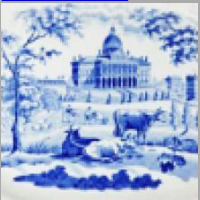

[View PDF](#)

Underglaze

Printing in multiple colors

[Add to My Gallery](#) | [Create an Album](#)

**Additional Image:**

[enlarge \[+\]](#)

Shown here is another version of the pattern with what is known as the Ribbon Scroll Border. The pottery made this pattern with three distinct borders, the third is known as the Flower Face Border. While these two examples are printed in green and pink, it was also made in other two-color combinations.

### Description:

An earthenware plate with a central design printed in green in the Rail Way pattern framed with what is known as the Fabric Border printed in pink. The center scene shows an early train about to pass under an Arabic style arch with chimneys. The

surrounding landscape is rural with a man and boy outside a nearby house, watching the train go by. Joseph-Jean

*expand* [+]

BACK TO CATALOG INDEX

Printing in multiple colors

[View All](#)

Landscapes and Waterscapes