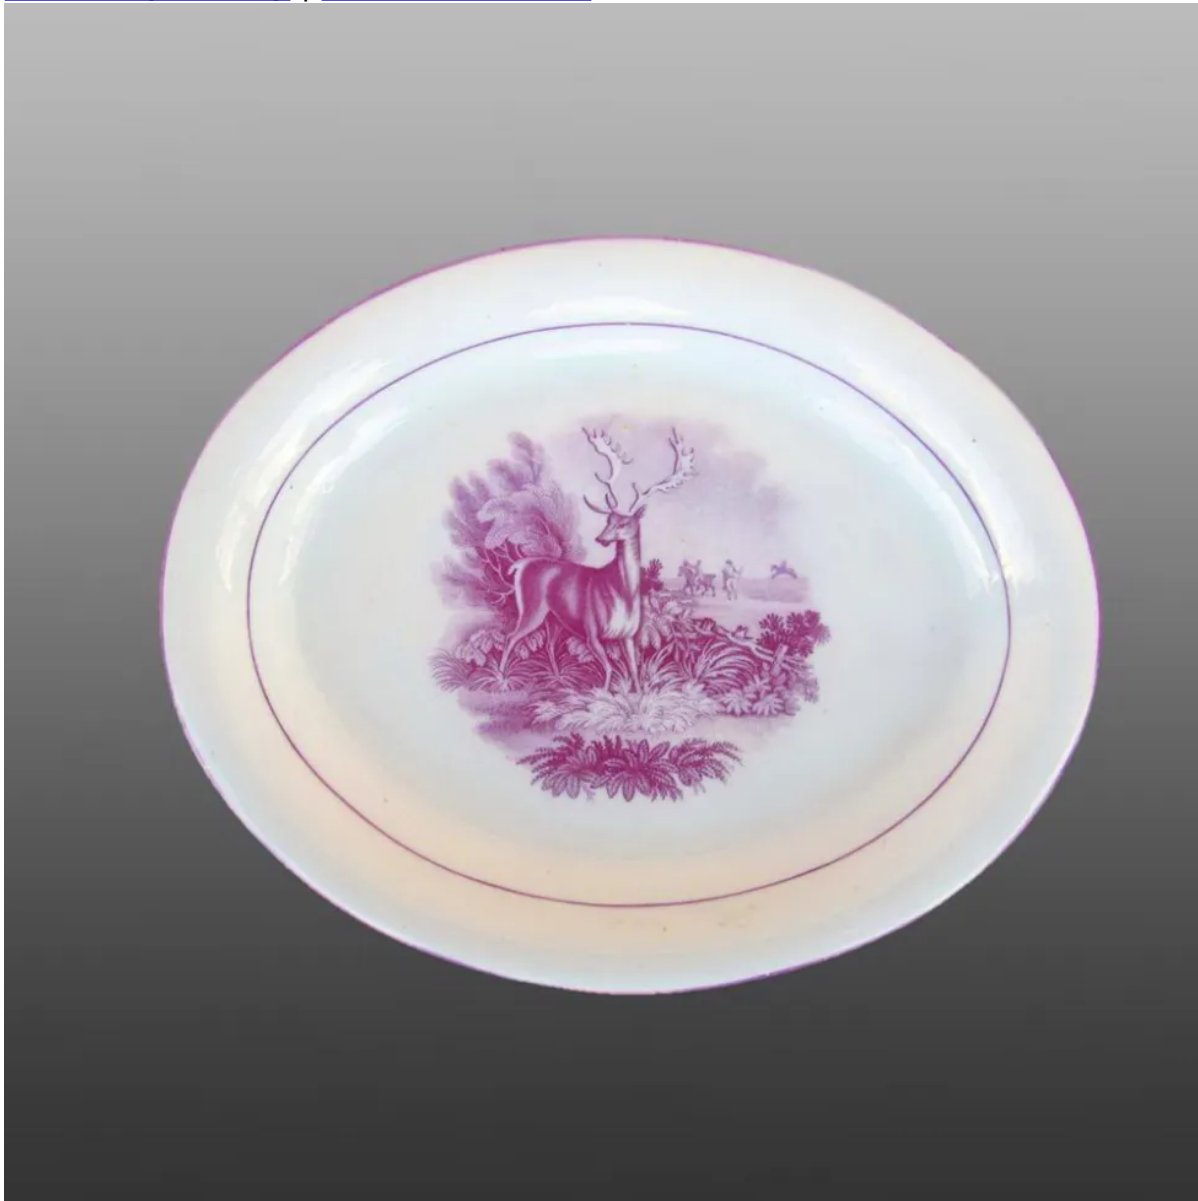

[View PDF](#)

Overglaze

Printing on Porcelain 1800-1900

[Add to My Gallery](#) | [Create an Album](#)

Shape Type

Dinner & Dessert Wares

Pattern Type

Animals

Date

1805-1820

Dimensions

- Length: 7.65 in (19.43 cm)
- Width: 6.25 in (15.88 cm)

Maker

Unknown

Mark:

[enlarge \[+\]](#)

Description:

A bone china oval stand or under plate bat printed in purple. The only mark is a hand painted pattern number.

[BACK TO CATALOG INDEX](#)

Printing on Porcelain 1800-1900

[View All](#)

Animals

[View All](#)