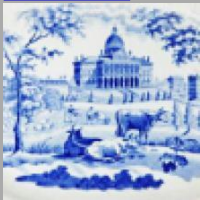

[enlarge \[+\]](#)

Description:

An earthenware plate printed in red and teal green in the pattern assigned the name Festoon Series #1. The border design of this pattern is the basis for the name of the pattern. It contains six reserves; three depict different suspension bridges and three depict garden scenes containing "follies" -- all of which are bordered on three sides by elaborate floral festoons, leading, [expand \[+\]](#)

[BACK TO CATALOG INDEX](#)

Printing in multiple colors

[View All](#)

Landscapes and Waterscapes

[View All](#)

Examples by Maker

[View All](#)

Print Type Indexd