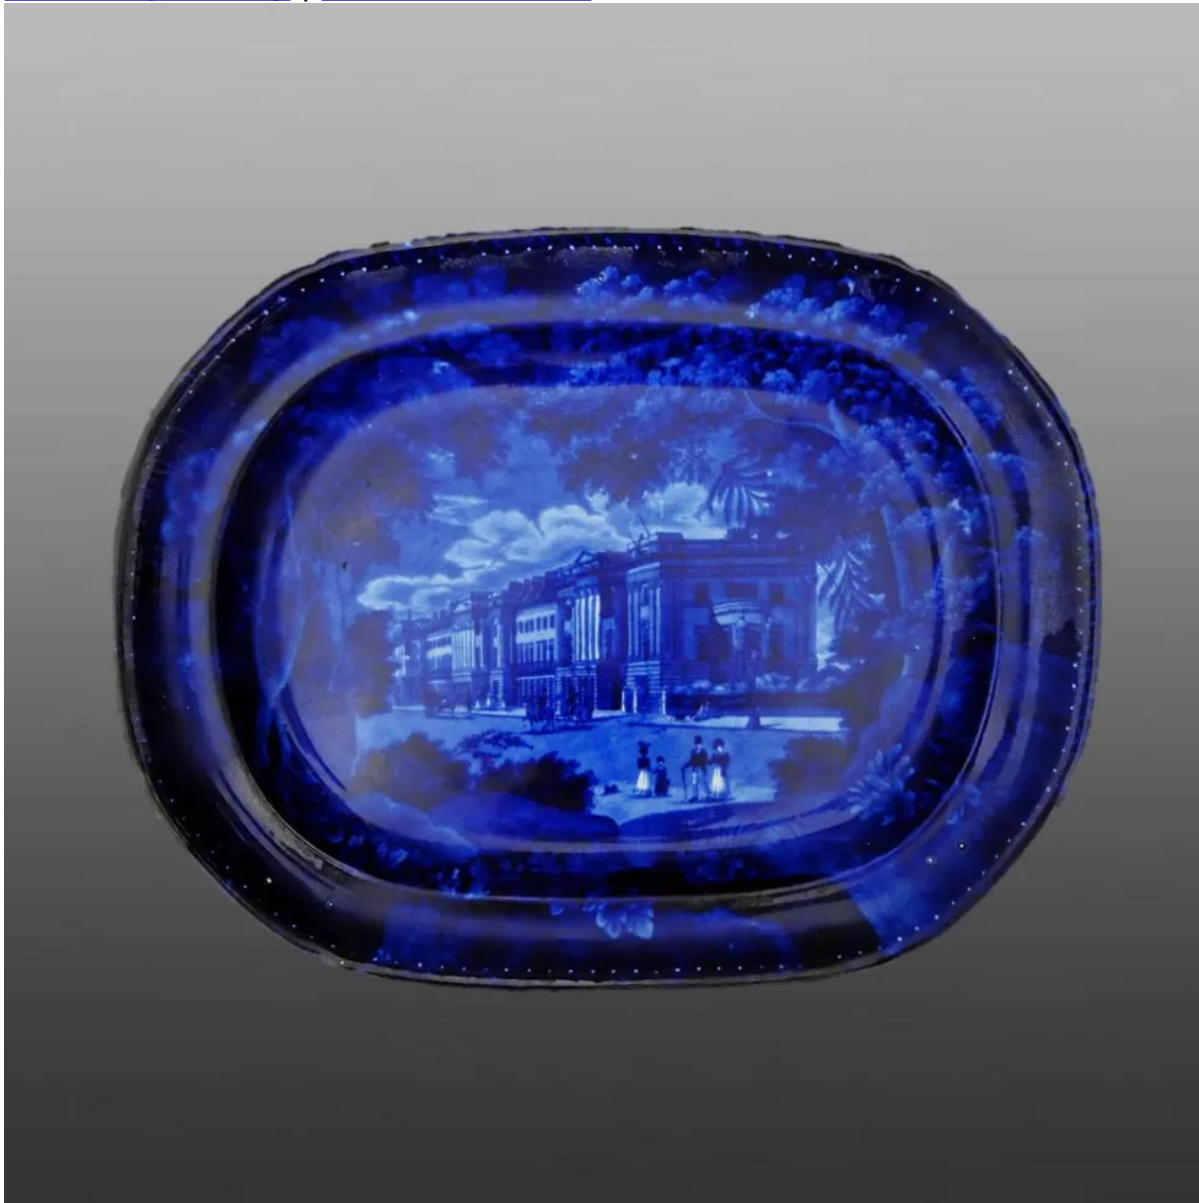

[View PDF](#)

Underglaze

Printing in a single color on earthenware and stoneware 1820-1850

[Add to My Gallery](#) | [Create an Album](#)

Pattern

[enlarge \[+\]](#)

Source

[enlarge \[+\]](#)

Source Description:

Title: Cornwall Terrace, Regent's Park. London
Artist: Shepherd, Thomas. Engraver /
Plate Maker: Deeble, W. Size: 5.75" x 3.5". Print Date: 1827
Cornwall Terrace is situated in the South West corner of the Regent's Park between York Terrace West and Clarence Terrace. It was designed by the young Decimus Burton who was supervised

[expand \[+\]](#)

Shape Type

Dinner & Dessert Wares

Pattern Type

Landscapes and Waterscapes

Date

1827-1829

Dimensions

- Length: 18.58 in (47.19 cm)
- Width: 14.53 in (36.91 cm)

Maker

William Adams III & Son

Maker's Mark:

Printed

[enlarge \[+\]](#)

Description:

An earthenware platter printed in dark blue with a named view titled Cornwall Terrace, Regent's Park. London. The source print for this pattern is shown below.