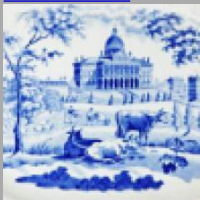

Source Description:

Title: Cornwall Terrace, Regent's Park. London
Artist: Shepherd, Thomas. Engraver /
Plate Maker: Deeble, W. Size: 5.75" x 3.5". Print Date: 1827
Cornwall Terrace is situated in the South West corner of the Regent's Park between York Terrace West and Clarence Terrace. It was designed by the young Decimus Burton who was supervised

[expand \[+\]](#)

Shape Type

Dinner & Dessert Wares

Pattern Type

Landscapes and Waterscapes

Date

1827-1829

Dimensions

- Length: 18.58 in (47.19 cm)
- Width: 14.53 in (36.91 cm)

Maker

William Adams III & Son

Maker's Mark:

Printed

[enlarge \[+\]](#)

Description:

An earthenware platter printed in dark blue with a named view titled Cornwall Terrace, Regent's Park. London. The source print for this pattern is shown below.

[BACK TO CATALOG INDEX](#)

Printing in a single color on earthenware and stoneware 1820-1850

[View All](#)

Landscapes and Waterscapes

[View All](#)

Regents Park - Adams

[View All](#)

Examples by Maker