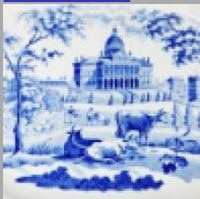

[enlarge \[+\]](#)

Description:

An octagonal aesthetic movement earthenware plate printed in dark brown and painted underglaze in shades of fuchsia or red, golden yellow, green, and blue. The border design features a double row of geometric shapes along the rim and the central pattern consists of wildflowers and blooming orchids surrounding two cartouches; one of The City Hall in Boston and another of The Governor General's Residence

[expand \[+\]](#)

[BACK TO CATALOG INDEX](#)

Printing in a single color on earthenware and stoneware 1850-1900

[View All](#)

Landscapes and Waterscapes

[View All](#)

The World - Wallis Gimson

[View All](#)