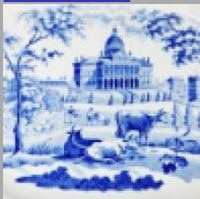

[enlarge \[+\]](#)

Description:

An octagonal aesthetic movement earthenware plate printed in dark brown and painted underglaze in shades of fuchsia or red, golden yellow, green, and blue. The pattern features an exotic geometric border with ferns, cherry blossoms, wild orchids and a butterfly surrounding two cartouches; one is of the Room in Which Shakespeare Was Born and the other Anne Hathaway's Cottage. Hathaway married Shakespeare in November of

[expand \[+\]](#)

[BACK TO CATALOG INDEX](#)

Printing in a single color on earthenware and stoneware 1850-1900

[View All](#)

Landscapes and Waterscapes

[View All](#)

The World - Wallis Gimson

[View All](#)