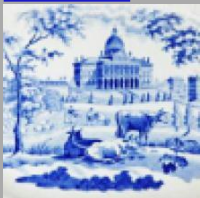

[enlarge \[+\]](#)

Description:

An octagonal aesthetic movement plate printed in dark brown. The plate is further enhanced by underglaze painting in shades of fuchsia or red, golden yellow, green and blue. It features an exotic geometric border with ferns, cherry blossoms, wild orchids and a butterfly surrounding two cartouches; one is of the Rhine Bridge and Palace and the other is of the Staircase of the Bruhl

[expand \[+\]](#)

[BACK TO CATALOG INDEX](#)

Printing in a single color on earthenware and stoneware 1850-1900

[View All](#)

Landscapes and Waterscapes

[View All](#)

The World - Wallis Gimson

[View All](#)