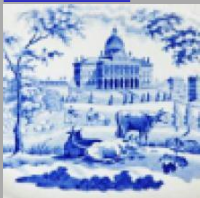

[enlarge \[+\]](#)

Description:

An aesthetic movement earthenware platter printed in dark brown. The pattern features exotic blooming orchids and wildflowers mixed with fern fronds and includes two cartouches; one of the Parliament Buildings in Ottawa and another with Notre Dame in Montreal. Notre-Dame Basilica is a basilica in the historic district of Montreal Canada. The church's Gothic revival architecture is among the most dramatic in the world; its

[expand \[+\]](#)

[BACK TO CATALOG INDEX](#)

Printing in a single color on earthenware and stoneware 1850-1900

[View All](#)

Landscapes and Waterscapes

[View All](#)

The World - Wallis Gimson

[View All](#)